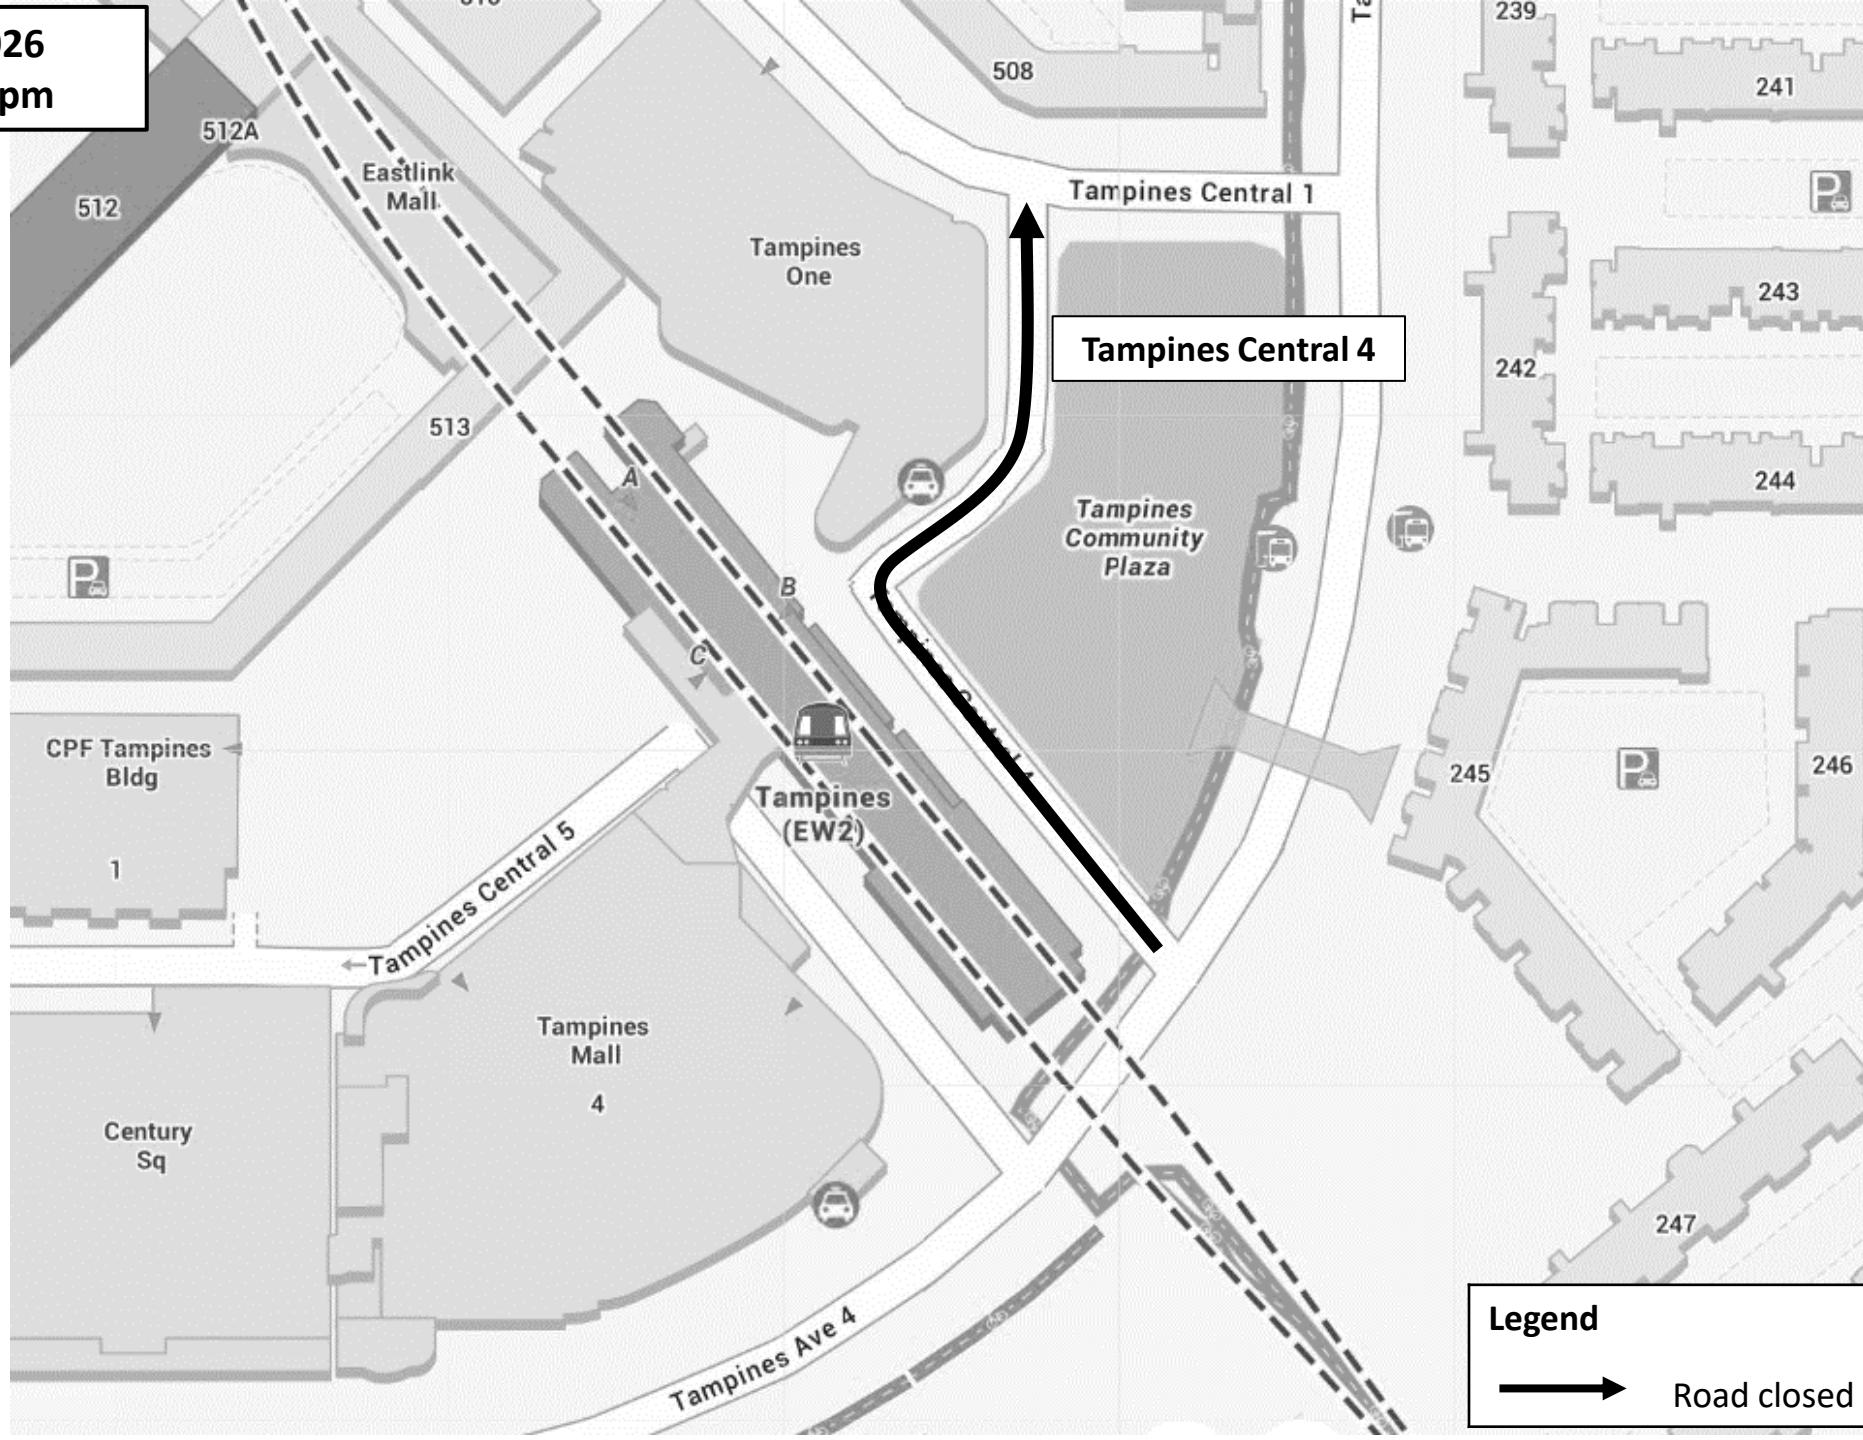

16 May 2026
12pm to 7pm

Legend

→ Road closed in direction drawn